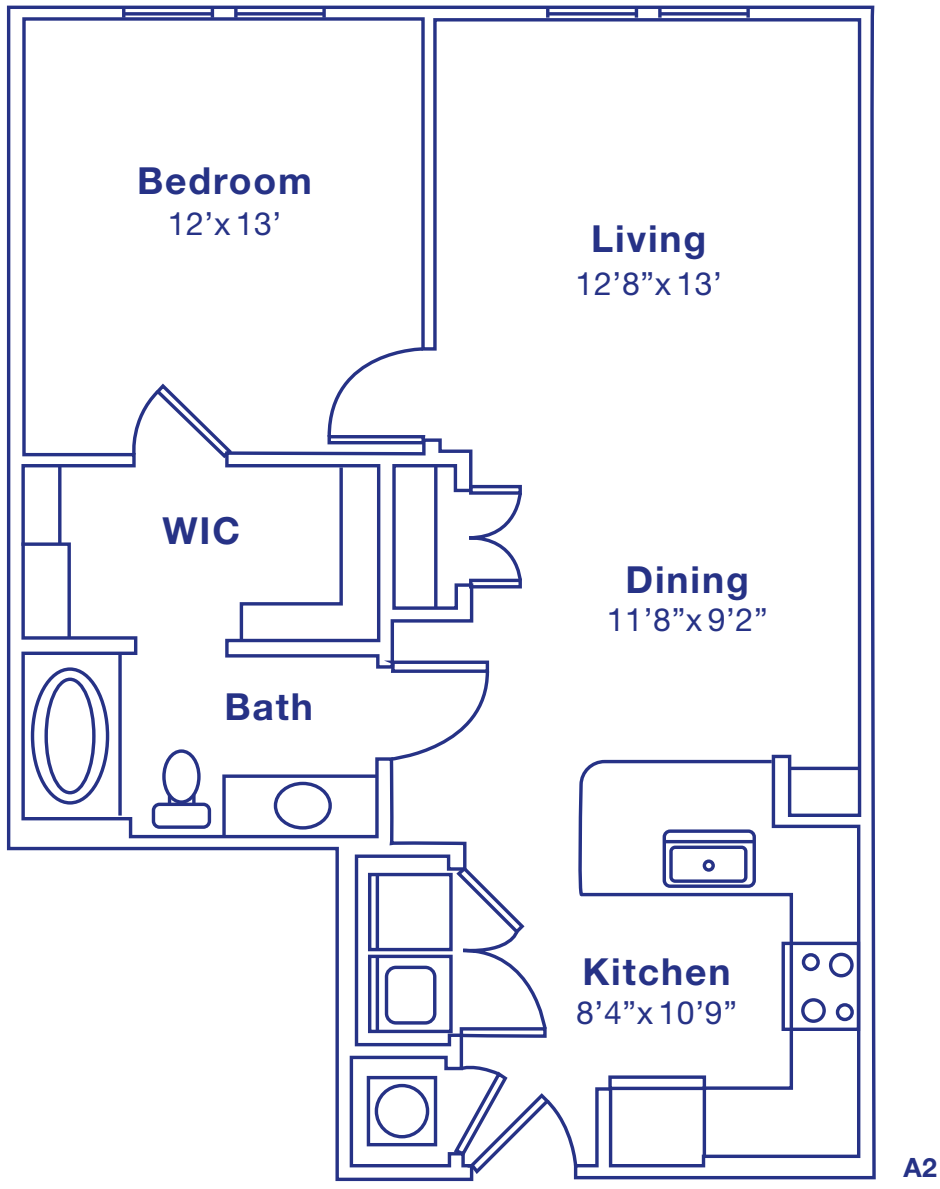

1
BED
1
BATH

AZURE
806 SQ FT

912 INNOVATION WAY | ALTAMONTE SPRINGS, FL 32714 | 407.636.9999 | NINE12GATEWAY.COM

Information is believed to be accurate, but is not warranted. Specifications, pricing and availability are subject to change without notice. See agent for details. Artist's rendering and floorplans are approximate only and are not meant to be exact depictions of the unit. Drawings are not to scale. Your selected floorplans may vary from this illustration due to design configured and architectural styling. Not all features are available in every apartment. All square footage are approximate.